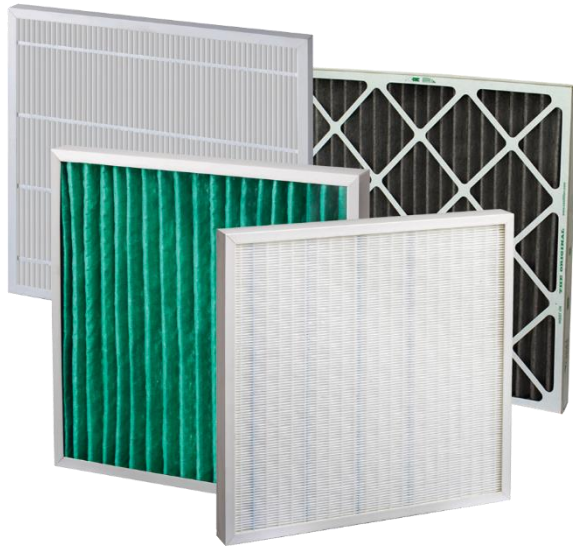

Pleated Panels

INSTRUCTION REGARDING FOLLOWING PRODUCTS:

- AeroPleat
- M-Pleat
- EcoPleat
- CityPleat
- Homesafe
- 30/30
- Dual 10

STORAGE INSTRUCTION

- Don't hold in stock without packing (max storage time = 2 years)
- CityPleat: store the filter in plastic bag to avoid contamination
- Avoid direct sunlight and do not store filter above 70 °C